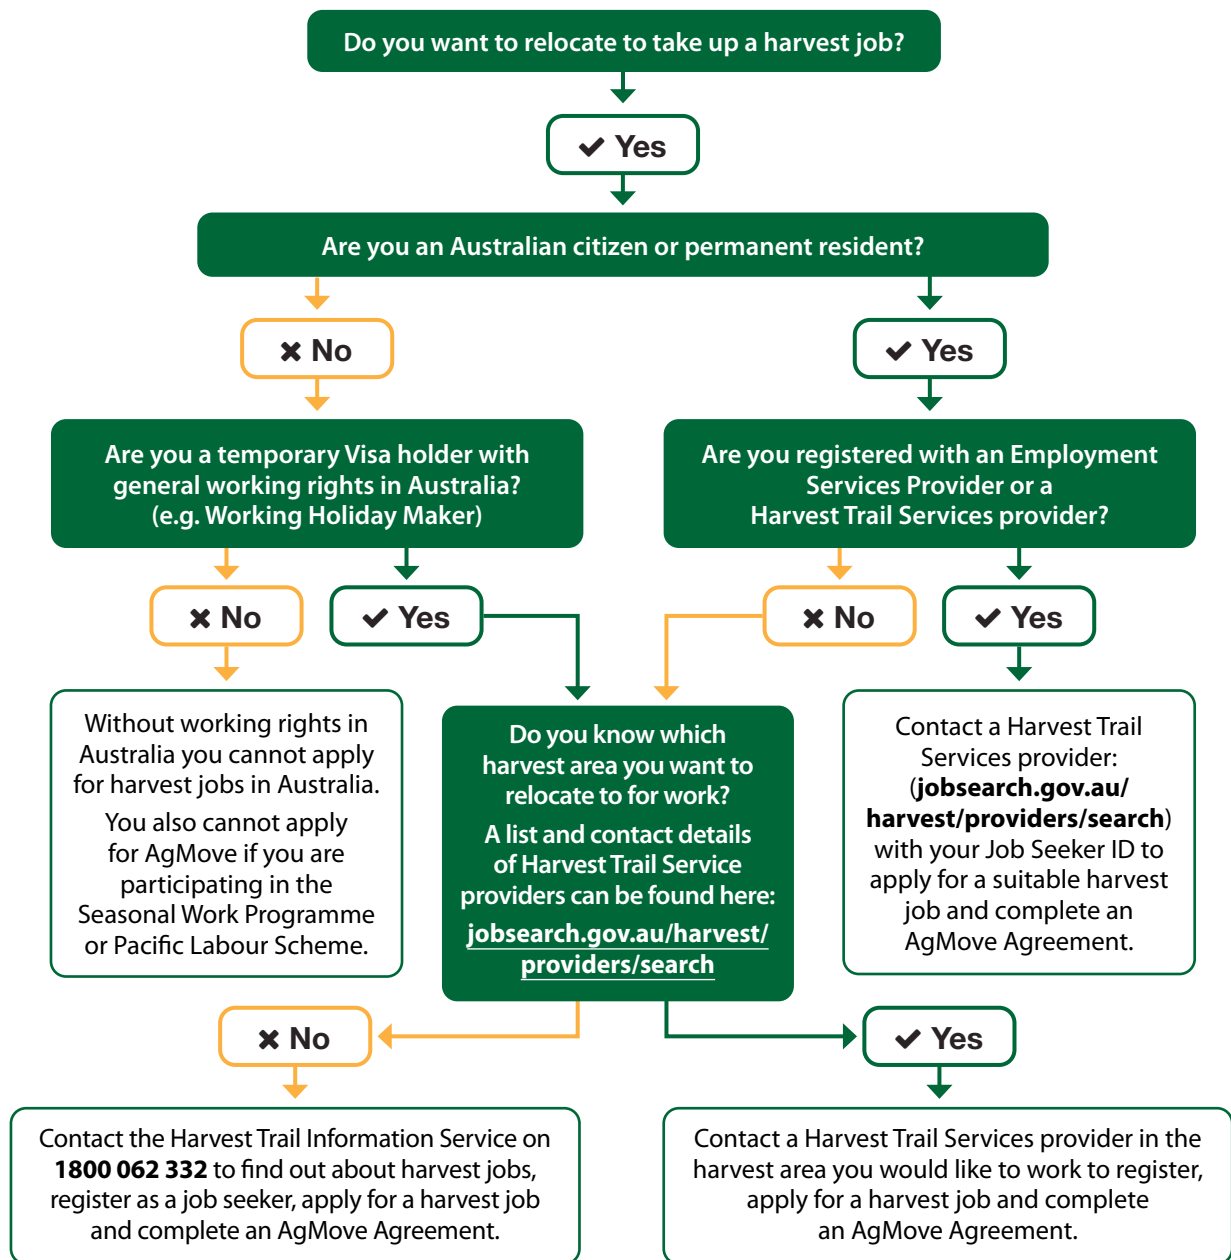

Australian Government

Harvest Trail

Job Seeker

How to apply for AgMove through a Harvest Trail Services provider

If you have already relocated and commenced working in a harvest job after 1 November 2020, **you may still be eligible** to access AgMove.

Contact your Harvest Trail Services provider to register and complete an AgMove Agreement. You can search the Harvest Trail map to locate your nearest Harvest Trail Service provider, or search by selecting "Town" in the Search Type drop down box, at jobsearch.gov.au/harvest/search